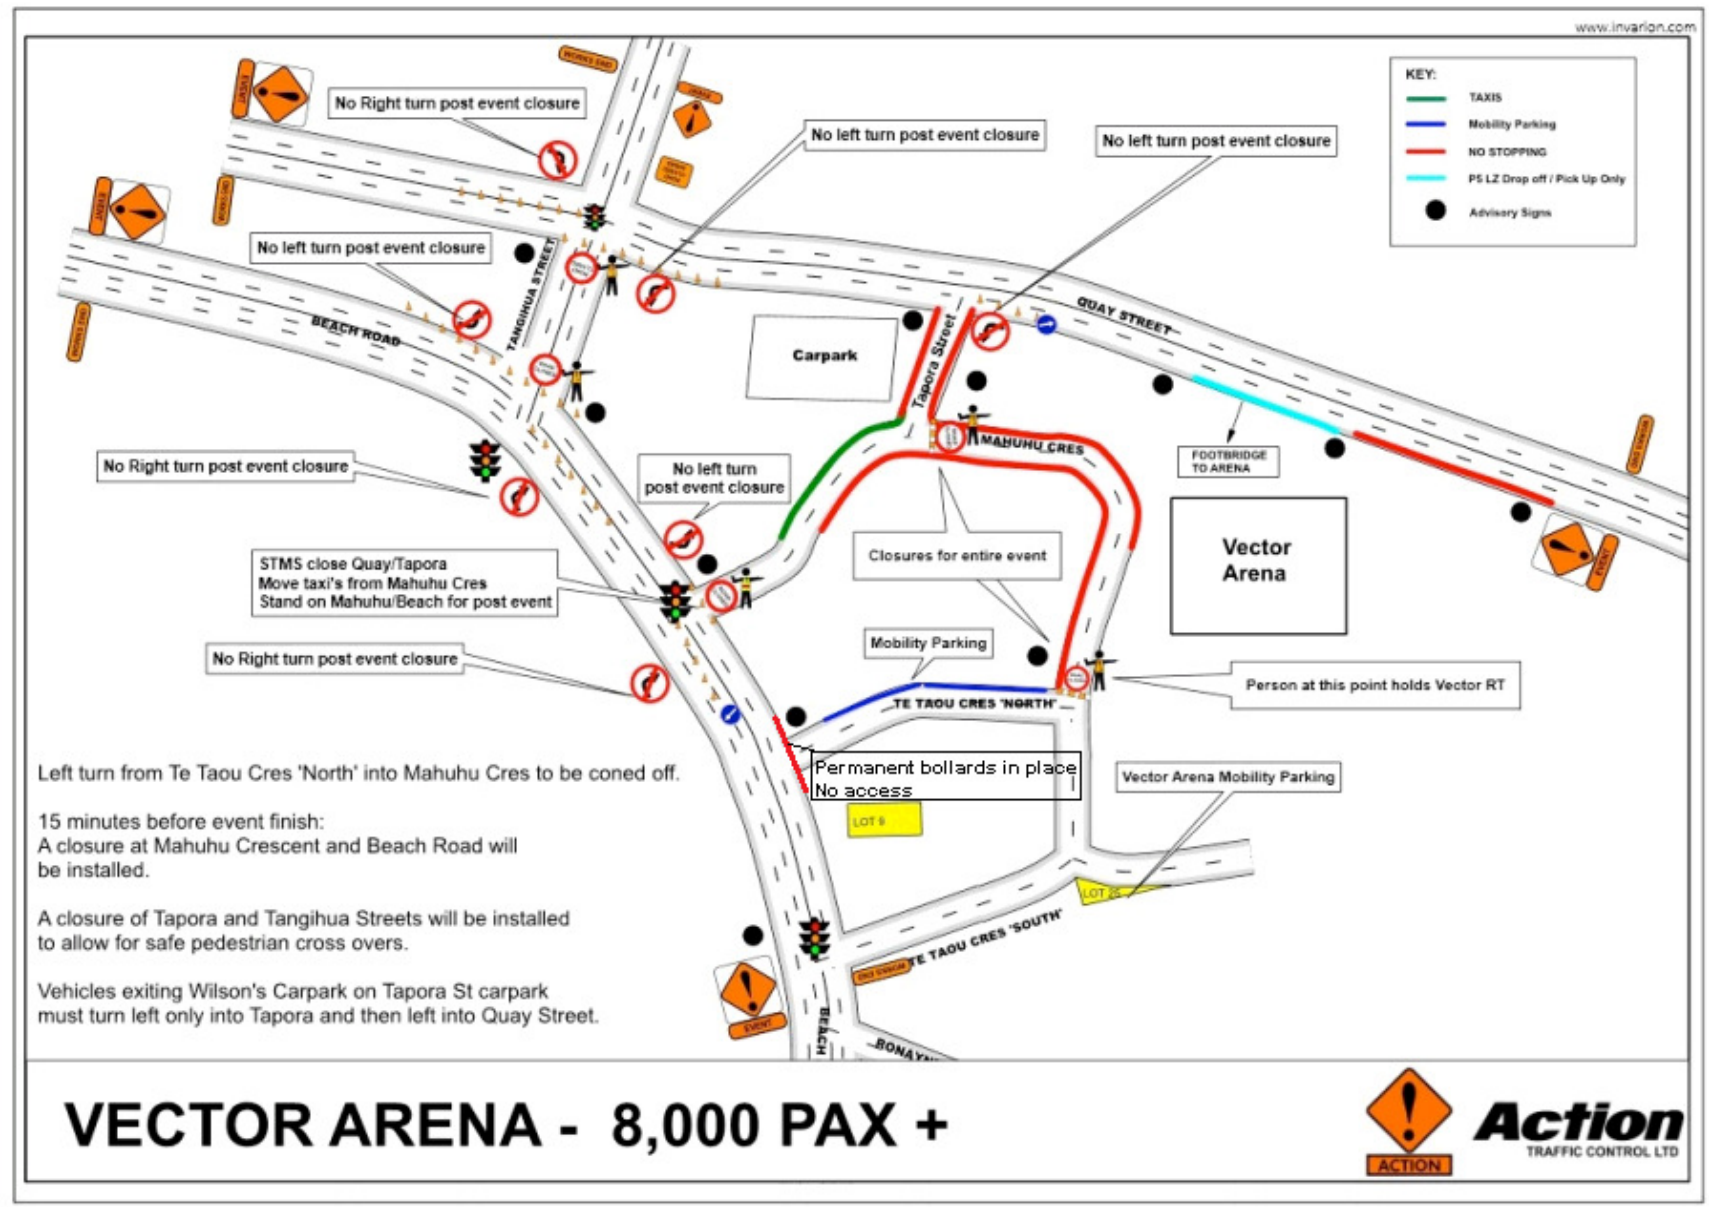

As we have over 8,000 people coming to this event, a "Major Traffic Management Plan" is automatically put in place. Please don't park on the streets near the arena, or *you run a high risk of being towed*. Mahuhu Crescent will be closed to all traffic, as shown in the diagram below. Please refer to our "Local Map with Driving Directions" for details of parks and drop-off zone.

VECTOR ARENA - 8,000 PAX +