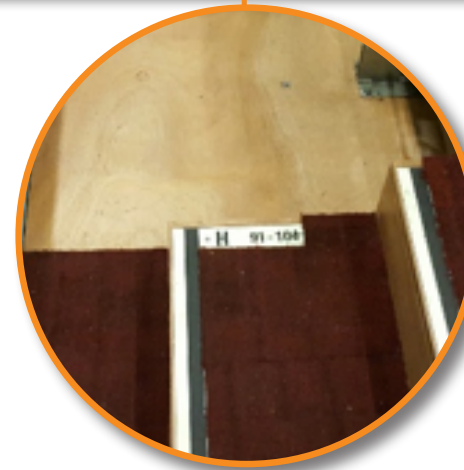

## 2. INSIDE DOORS

e.g. DOOR 18

Once inside the building this is your entrance into the Arena itself.

Doors 11 - 26 are located upstairs and doors 1 & 2 are located on the ground floor. These doors can be identified by the purple and pink signs above the doors.