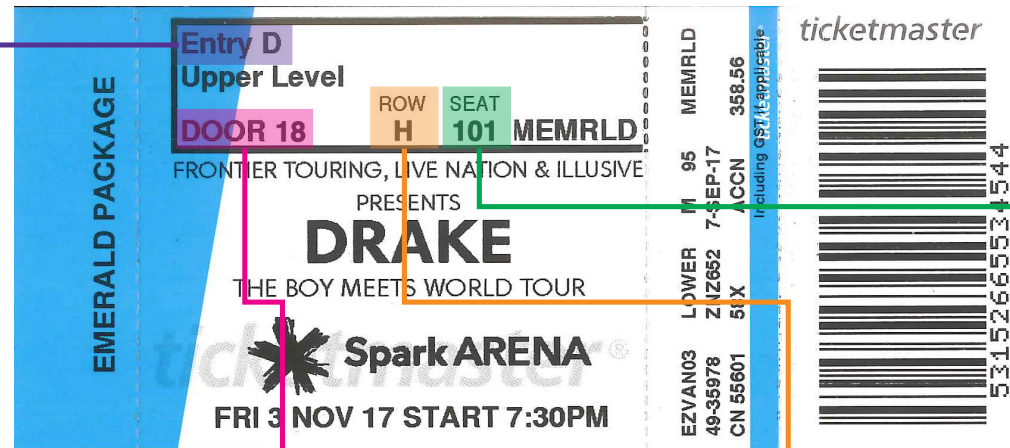

# YOUR SPARK ARENA TICKET EXPLAINED

## 1. ENTER THE BUILDING

e.g. ENTRY D

This is your entrance into the building and is located on our plaza off of Mahuhu Crescent.

These entries can be identified by the signs hanging under the canopy.

## 2. INSIDE DOORS

e.g. DOOR 18

Once inside the building this is your entrance into the Arena itself.

Doors 11 - 26 are located upstairs and doors 1 & 2 are located on the ground floor. These doors can be identified by the purple and pink signs above the doors.

## 3. ROW LETTER

e.g. ROW H

Once you are in the Arena you are now looking for your row number, this will be visible on the floor at the end of the row or marked on the side of the seat at the end of the row.